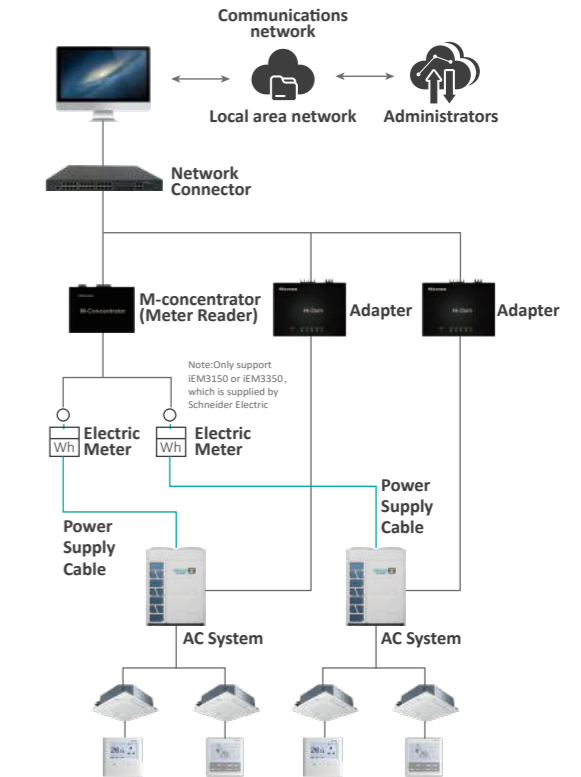

Intelligent Control

HI-MIT

Features

- ON/OFF, Mode, Temp, Fan Speed
- Weekly timer
- Alarm Display
- Profiles Setting, e.g Off home and Energy-saving Model
- Max.32 Indoor Units Can be Controlled
- Max.4 IPAD/Smart phone online at same time

Basic information

Model Name	Input Voltage	Operating Temperature	Maximum Operating Current
HYJE-H01H	AC 110~240V 50/60Hz	0°C~40°C	10mA (220 V)

HI-DOM

Features

- User management
- AC control(on-off,mode,temp,air flow)
- AC locked control(running forbidden control, the max. and min. temp and cooling/heating locked.)
- Running according to timer
- Malfunction history check
- Running record display
- Data synchronize
- Electricity consumption allocation
- One Hi-DOM controls 128 indoor units
- Max.4096 indoor units can be controlled