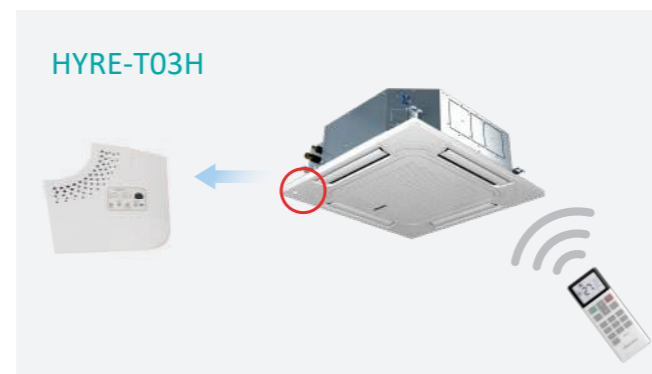

Features

- Size:86mm×86mm
- Max. connectable indoor units:6
- LCD display
- Touch Button

HYXE-S01H

User-friendly controller with smart size blending into wall switches ideally

Mode	Cool/Heat/Auto/Fan/Dry/Mute
Timer	24-hour
Maintenance	Error code / Parameter check/Auto test run/ Indoor&Outdoor PCB checking/Self diagnostic function
Louver	Louver setting
Special function	6
Fan speed	•
Temperature setting	•
Air filter cleaning reminding	•
Back light	•

Features

- Size:120mm×70mm
- Max. connectable indoor units:16
- LCD display
- Touch Button

Wireless Controller

HYE-W01

High quality screen display and extremely userfriendly remote controller

Features

Mode	Cool/Heat/Auto/Fan/Dry/ECO/Mute/Sleep
Timer	24-hour
Maintenance	Auto test run/Self diagnostic function
Louver	Louver setting/3D-air flow
Special function	Health
Fan speed	6
Temperature setting	•
Back light	•

- Size:145mm×55mm
- LCD display

Receiver Kit for Wireless Control-optional

Central Controller

HYJM-S01H

Advanced 7" coloured full touch screen, convinient yet robust

Features

Cool/Heat/Auto/Fan/Dry/ECO
Holiday setting
Filter cleaning reminder
External input/Output function
Temperature limitation
All/4 zone/Individual control