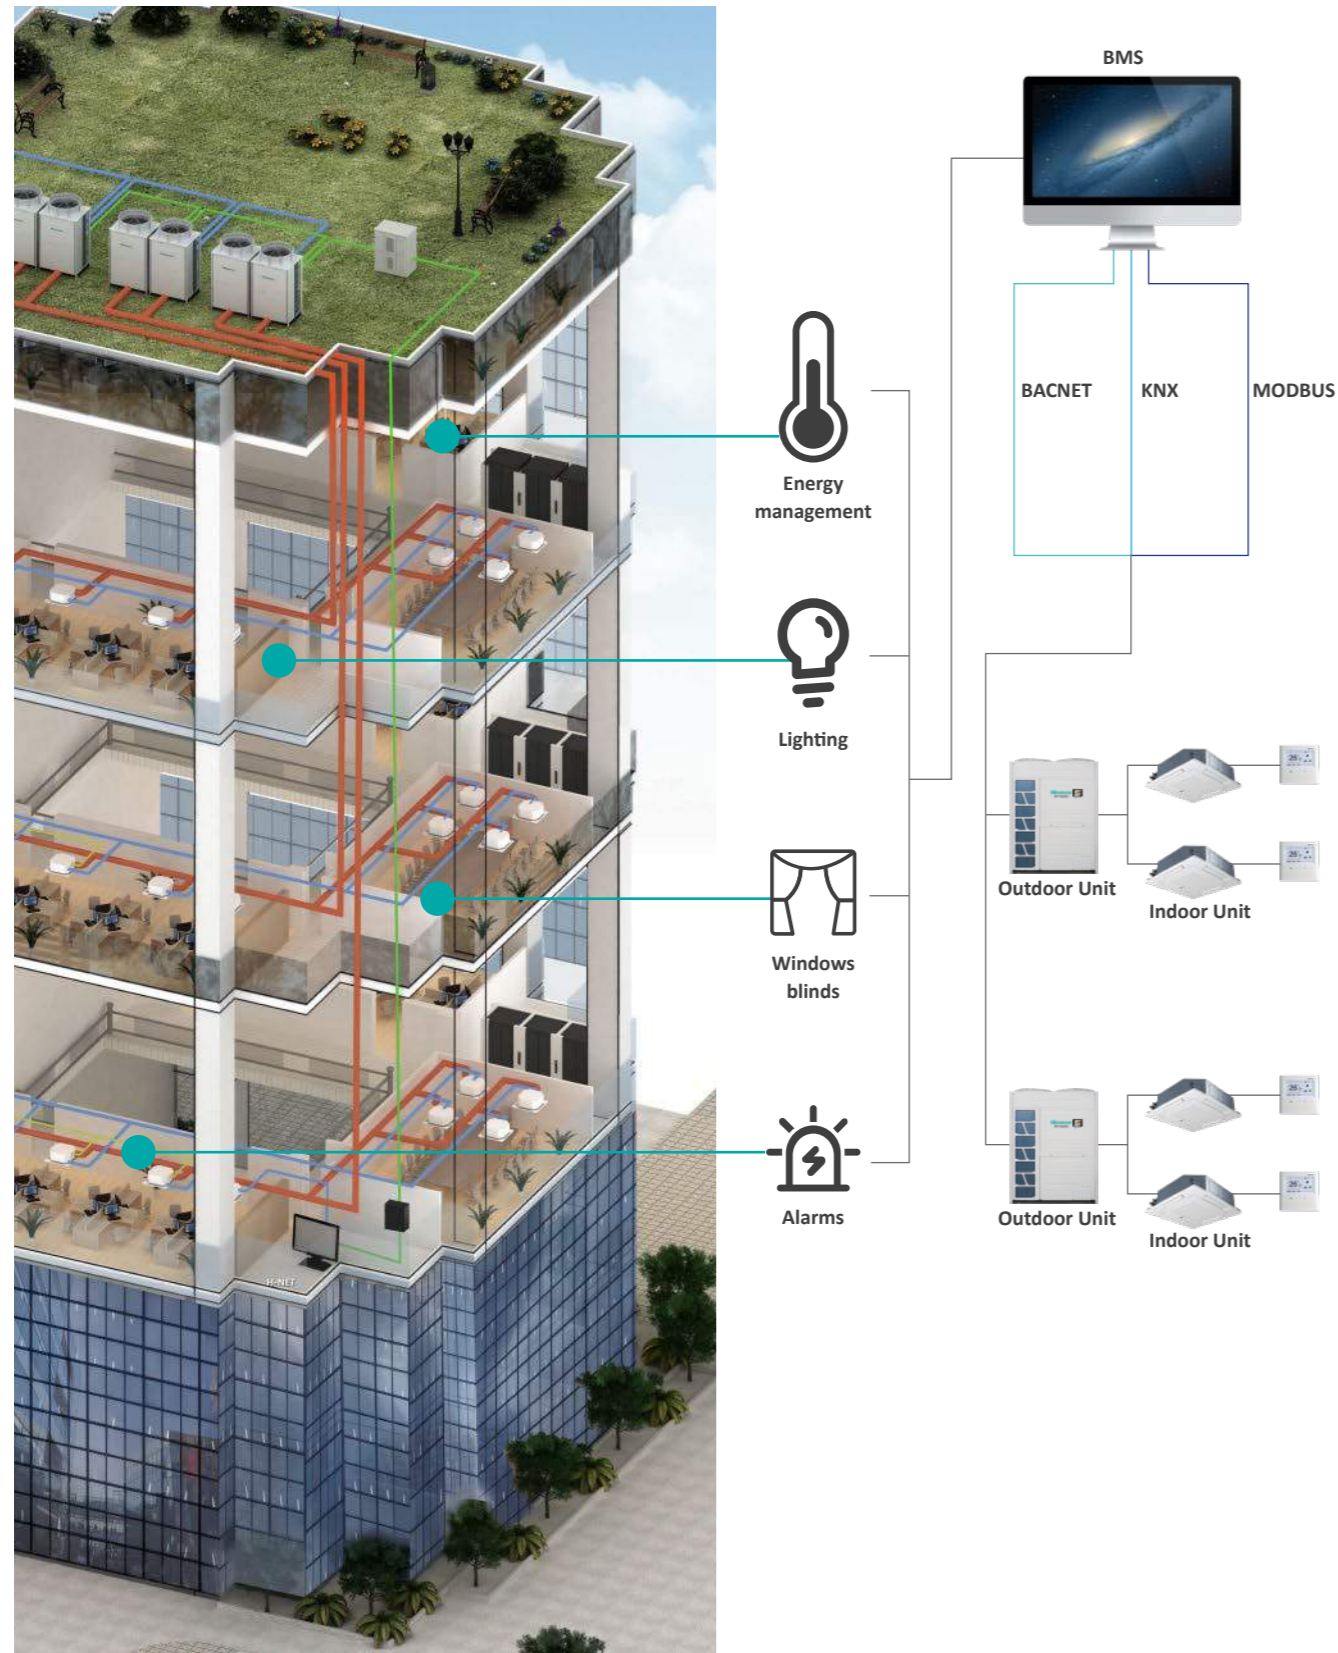

Building Management System

KNX

KNX	HS-RC-KNX-1i	HS-AC-KNX-16	HS-AC-KNX-64
Power Supply	29V, DC	24V, DC	24V, DC
Max. Number of Connectable Indoor Units	1	16	64
Dimension (H×W×D)	70×70×28	90×88×56	90×88×56

1. **Features**
2. Standard data point types (ALL)
   - Error code (ALL)
   - Central control of all IDUs (HS-AC-KNX-16/64)
   - Easy to use tool for the configuration of Intesis Box (HS-AC-KNX-16/64)
   - Directly control of all IDUs (HS-RC-KNX-1i)
   - Air filter reminder (HS-RC-KNX-1i)
   - Running hours counter (HS-RC-KNX-1i)

MODBUS

MODBUS	HCPH-H2M1C
Power Supply	12V, DC
Max. Number of Connectable Indoor Units	64
Dimension (H×W×D)	70×204×240

1. **Features**
2. On-Off Setting
   - Temperature Setting
   - Operating Mode Setting
   - Inlet Air Temp. Monitoring
   - Airflow Setting and Monitoring
   - All Units On/Off Control
   - Alarm Monitoring and Code Display

BACNET

BACNET	HS-AC-BAC-16	HS-AC-BAC-64
Power Supply	24V,DC	24V,DC
Max. Number of Connectable Indoor Units	16	64
Dimension (H×W×D)	90×88×56	90×88×56

1. **Features**
2. Central control of all indoor units
   - Indoor unit data monitoring
   - Heat/ Dry/ Fan/ Cool/ Auto mode
   - ControlVane position swing control
   - Function prohibition of wired controller