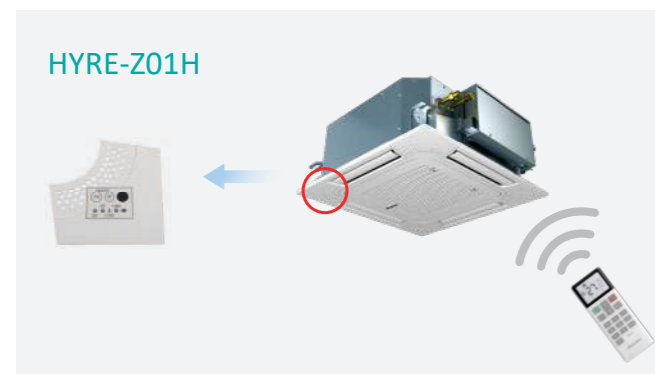

Features

- Size:86mm×86mm
- Max. connectable indoor units:6
- LCD display
- Touch Button

HYXE-S01H

User-friendly controller with smart size blending into wall switches ideally

Mode	Cool/Heat/Auto/Fan/Dry/Mute
Timer	24-hour
Maintenance	Error code / Parameter check/Auto test run/ Indoor&Outdoor PCB checking/Self diagnostic function
Louver	Louver setting
Special function	6
Fan speed	•
Temperature setting	•
Air filter cleaning reminding	•
Back light	•

Features

- Size:120mm×70mm
- Max. connectable indoor units:16
- LCD display
- Touch Button

Wireless Controller

HYE-W01

High quality screen display and extremely userfriendly remote controller

Features

Mode	Cool/Heat/Auto/Fan/Dry/ECO/Mute/Sleep
Timer	24-hour
Maintenance	Auto test run/Self diagnostic function
Louver	Louver setting/3D-air flow
Special function	Health
Fan speed	6
Temperature setting	•
Back light	•

- Size:145mm×55mm
- LCD display

Receiver Kit for Wireless Control-optional

Central Controller

HYJM-S01H

Advanced 7" coloured full touch screen, convinient yet robust

Features

Cool/Heat/Auto/Fan/Dry/ECO
Holiday setting
Filter cleaning reminder
External input/Output function
Temperature limitation
All/4 zone/Individual control