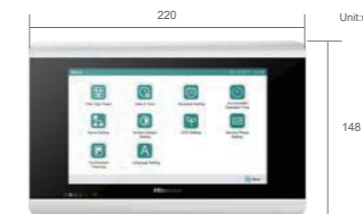

ON/OFF Controller HYJ-J01H

Simplicity at its best with LED light signals