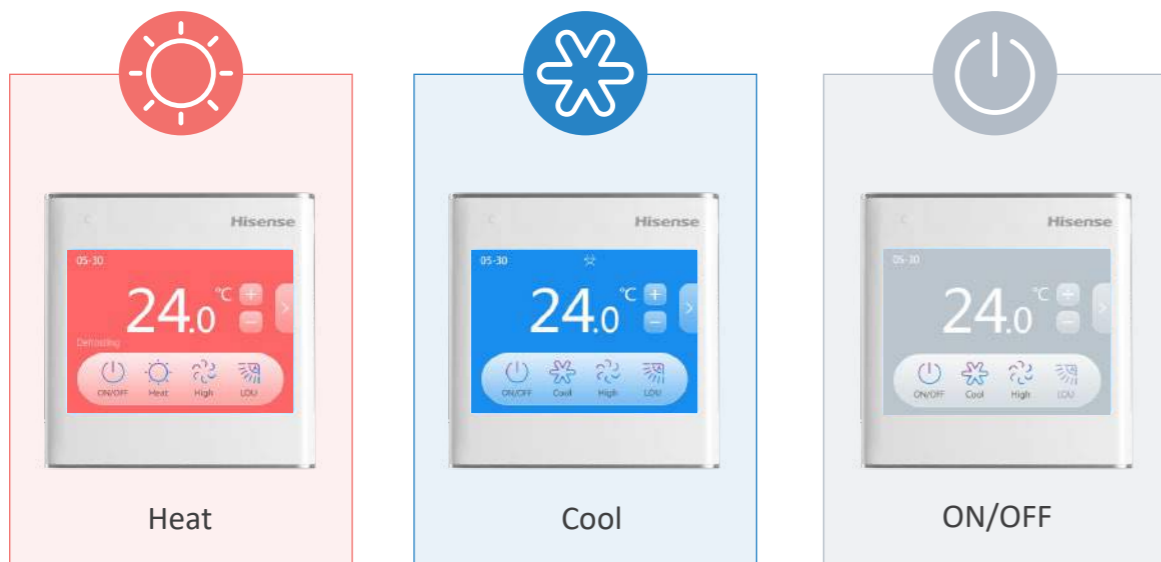

Wired Controller

HYXM-VB01

Seamless smooth and elegant white design incorporated with a pop of colour interphase

Mode	Cool/Heat/Auto/Fan/Dry/ECO/Mute/Sleep
Timer	24-hour/Eeekly schedule/Holiday setting
Maintenance	Error code / Parameter check/Auto test run/ Indoor&Outdoor PCB checking/Self diagnostic function
Louver	Louver setting/Louver controlled independently/ 3D-air flow
Special function	Breeze mode/Motion sensor/Health/Hi-Motion
Fan speed	6
Temperature setting	0.5°C
Main-sub control	•
Air filter cleaning reminding	•
Back light	•
Wireless control available	•

Features

- Size:86mm×90mm
- Max. connectable indoor units:6
- LCD display
- Touch screen
- Language:
  VB01: English, Turkish, Russian,
  German, Arabic, spanish
  VB01#01: English, French, Italian,
  Dutch, Polish, Thai

Colorful Screen

Wired Controller

HYXE-M01H

Smooth streamline design with more than just a wired controller as it is compatible to wireless too

Mode	Cool/Heat/Auto/Fan/Dry/ECO/Mute/Sleep
Timer	72-hour timer
Maintenance	Error code / Parameter check/Auto test run/ Self diagnostic function/Indoor & Outdoor PCB checking
Louver	7 Louver setting/3D-air flow
Special function	Motion sensor/Health
Fan speed	6
Temperature setting	•
Main-sub control	•
Air filter cleaning reminding	•
Back light	•
Wireless control available	•

Features

- Size:86mm×86mm
- Max. connectable indoor units:6
- LCD display
- Touch Button

HYXE-S01H

User-friendly controller with smart size blending into wall switches ideally

Mode	Cool/Heat/Auto/Fan/Dry/Mute
Timer	24-hour
Maintenance	Error code / Parameter check/Auto test run/ Indoor&Outdoor PCB checking/Self diagnostic function
Louver	Louver setting
Special function	6
Fan speed	•
Temperature setting	•
Air filter cleaning reminding	•
Back light	•

Features

- Size:120mm×70mm
- Max. connectable indoor units:16
- LCD display
- Touch Button