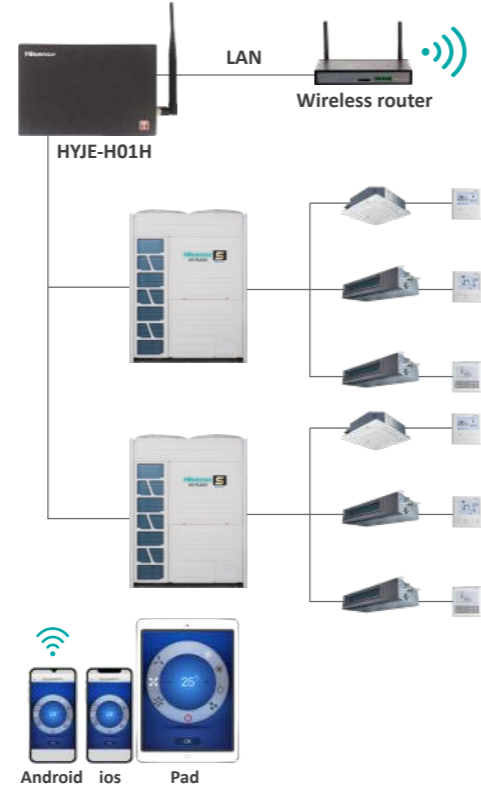

Smooth Appearance

ON/OFF Controller HYJ-J01H

Simplicity at its best with LED light signals

Features

Group control (ON/OFF)
Indoor unit power OFF reminder
Indoor units Auto log in
Error reminder

- Size:120mm×120mm
- Max. connectable indoor units:128
- Max. connectable group:16
- Touch Button

Intelligent Control

HI-MIT

Features

- ON/OFF, Mode, Temp, Fan Speed
- Weekly timer
- Alarm Display
- Profiles Setting, e.g Off home and Energy-saving Model
- Max.32 Indoor Units Can be Controlled
- Max.4 IPAD/Smart phone online at same time